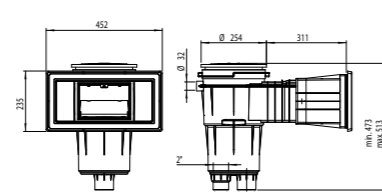

medidas

* Código do produto sem encaixes, Modelo Parker